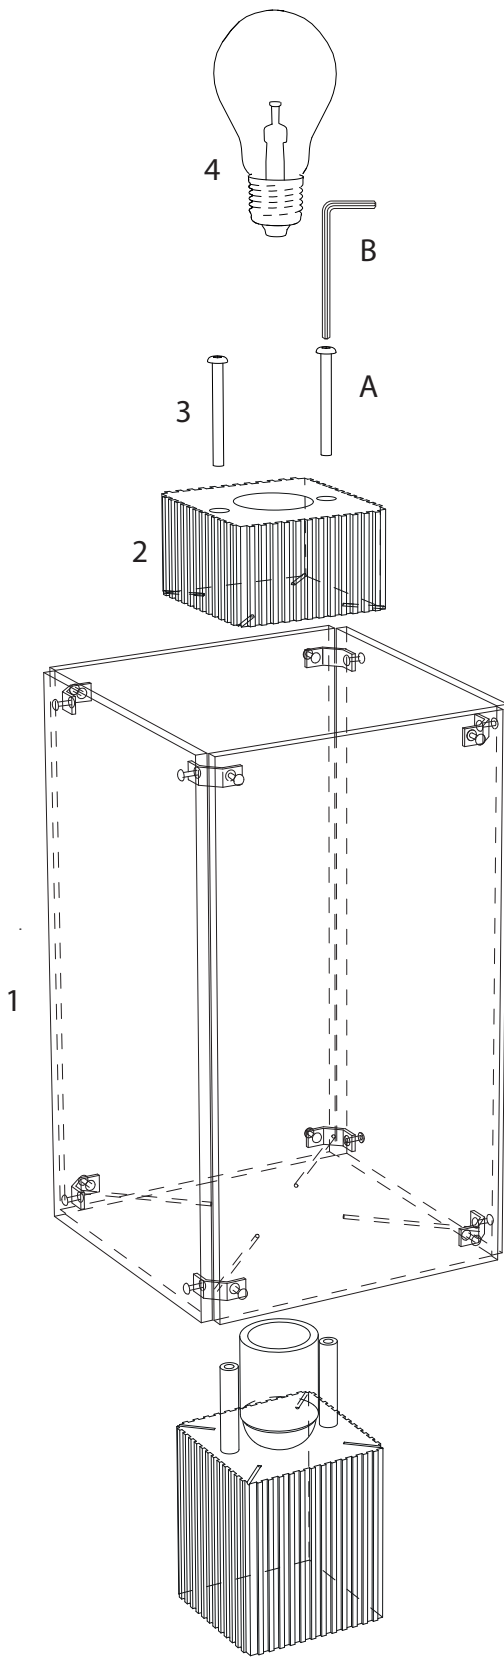

FITTINGS

A		Screw	x2
B		Hex Key	x1

Assembling overview

Final look

Item numbers: VOL5122
 Fitting: E27
 Wattage: Max. 40 W incandescent lamp or Max. 13 W CFL / LED
 Voltage: 220-240 V, AC; 50Hz
 Plug type: European plug