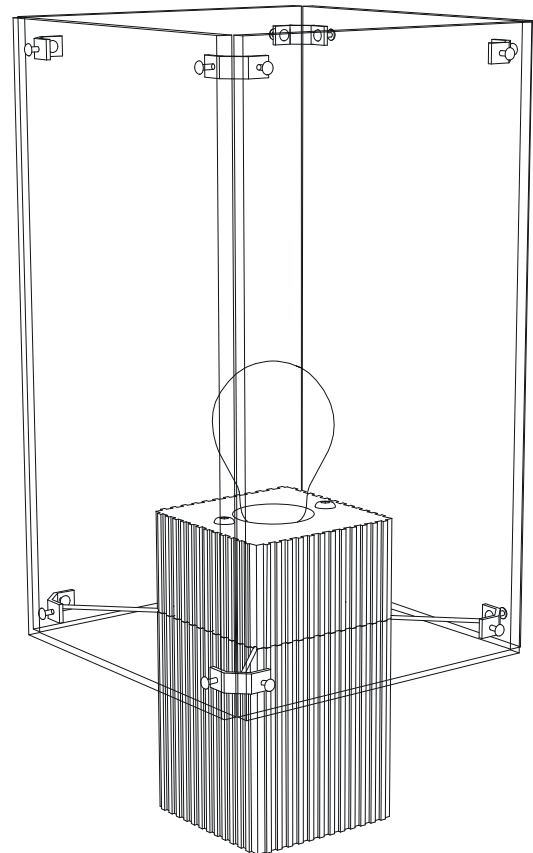

FITTINGS

A		Screw	x2
B		Hex Key	x1

Assembling overview

Final look

Item numbers: VOL5122
 Fitting: E27
 Wattage: Max. 40 W incandescent lamp or Max. 13 W CFL / LED
 Voltage: 220-240 V, AC; 50Hz
 Plug type: European plug